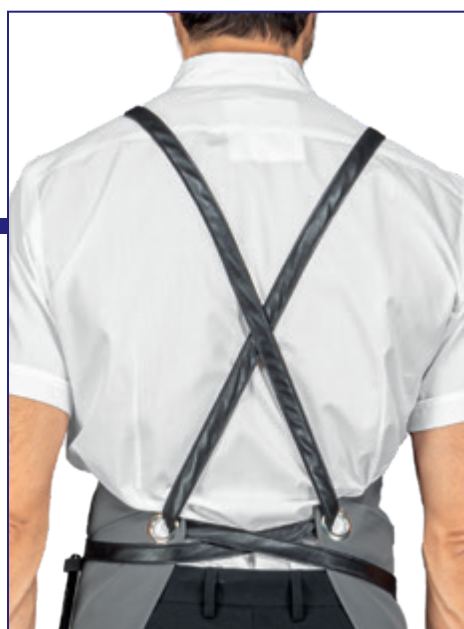

↔ cm 70
↕ cm 23

088985
BRISTOL
SHORT
100% polyester
220 gr/m²
MORO + CUOIO

NEW

088985
BRISTOL
100% polyester
220 gr/m²
MORO + CUOIO

NEW

088911S
BRISTOL
SHORT

100% polyester
220 gr/m²
NERO + CUOIO

088911
BRISTOL
100% polyester
220 gr/m²
NERO + CUOIO