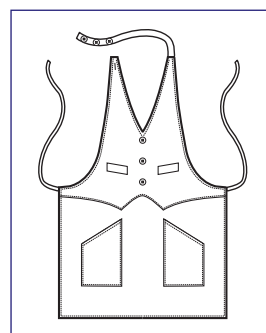

037085
GARCON
UNISEX
100% polyester
220 gr/m²
BISCOTTO +
MORO