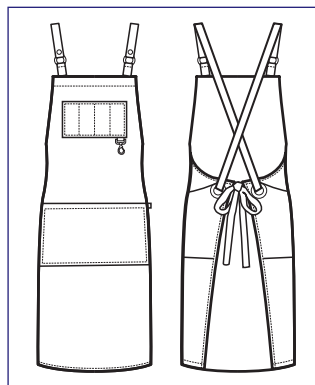

088912S
BRISTOL
SHORT
100% polyester
220 gr/m²
GRIGIO + NERO

NEW

088912
BRISTOL
100% polyester
220 gr/m²
GRIGIO + NERO

NEW

**088901S
BRISTOL
SHORT**

100% polyester
220 gr/m²
NERO + NERO

**088901
BRISTOL**
100% polyester
220 gr/m²
NERO + NERO