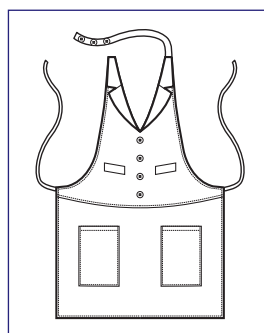

VICTOR COLOURS
ONE SIZE

037212
VICTOR

100% polyester
220 gr/m²
ANTRACITE +
SILVER

037243
VICTOR

100% polyester
220 gr/m²
NERO + LUREX 03