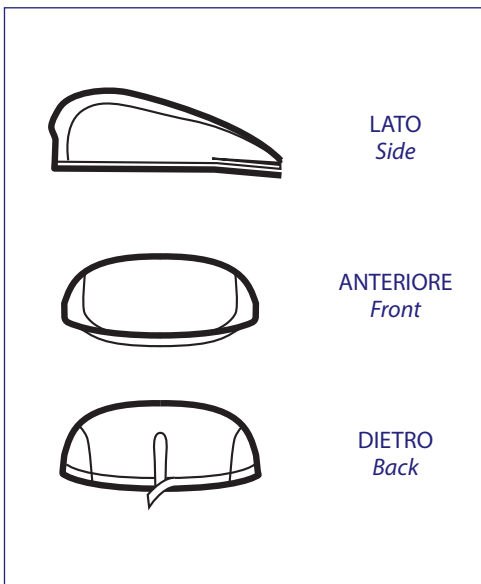

**116000
CAPPELLO
TOM
BIANCO**

**116001
CAPPELLO
TOM
NERO**

COPPOLA COLOURS

**080000
COPPOLA**
100% cotton
BIANCO

**080001
COPPOLA**
65% polyester • 35% cotton
NERO

**080041
COPPOLA**
100% cotton
BLACK JEANS