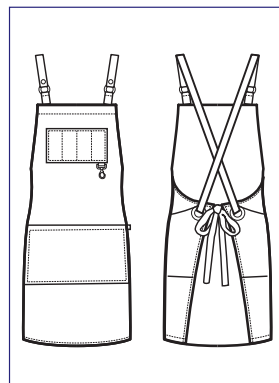

088912S
BRISTOL
SHORT
100% polyester
220 gr/m²
GRIGIO + NERO

NEW

088912
BRISTOL
100% polyester
220 gr/m²
GRIGIO + NERO