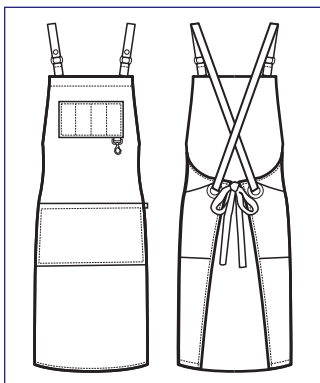

088941S
BRISTOL
SHORT
100% cotton
220 gr/m²
BLACK JEANS + CUOIO

NEW

088941
BRISTOL
100% cotton
220 gr/m²
BLACK JEANS +
CUOIO