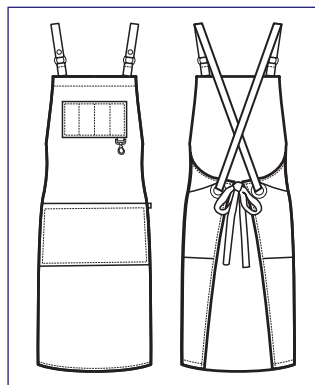

↔ cm 70
↕ cm 23

088985
BRISTOL
SHORT
100% polyester
220 gr/m²
MORO + CUOIO

NEW

088985
BRISTOL
100% polyester
220 gr/m²
MORO + CUOIO

NEW

088911S
BRISTOL
SHORT

100% polyester
220 gr/m²
NERO + CUOIO

088911
BRISTOL
100% polyester
220 gr/m²
NERO + CUOIO