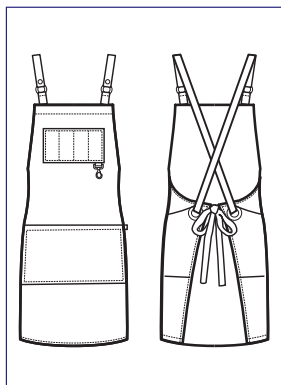

088912S
BRISTOL
SHORT
100% polyester
220 gr/m²
GRIGIO + NERO

NEW

088912
BRISTOL
100% polyester
220 gr/m²
GRIGIO + NERO

NEW

**088901S
BRISTOL
SHORT**

100% polyester
220 gr/m²
NERO + NERO

**088901
BRISTOL**
100% polyester
220 gr/m²
NERO + NERO