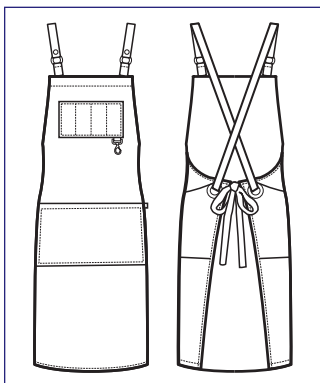

↔ cm 70
↕ cm 23

088985
BRISTOL
SHORT
100% polyester
220 gr/m²
MORO + CUOIO

NEW

088985
BRISTOL
100% polyester
220 gr/m²
MORO + CUOIO

NEW

088911S
BRISTOL
SHORT

100% polyester
220 gr/m²
NERO + CUOIO

088911
BRISTOL
100% polyester
220 gr/m²
NERO + CUOIO