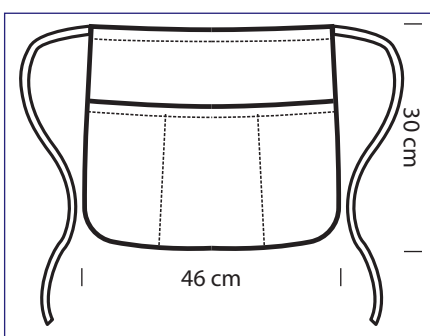

100% polyester
220 gr/m²
TURCHESE