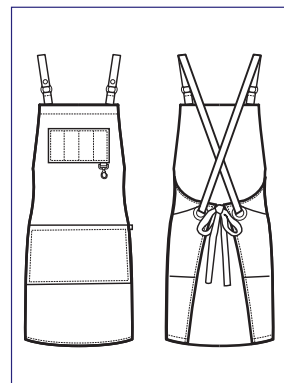

↔ cm 70
↕ cm 23

088985
BRISTOL
SHORT
100% polyester
220 gr/m²
MORO + CUOIO

NEW

088985
BRISTOL
100% polyester
220 gr/m²
MORO + CUOIO

NEW

088911S
BRISTOL
SHORT

100% polyester
220 gr/m²
NERO + CUOIO

088911
BRISTOL
100% polyester
220 gr/m²
NERO + CUOIO