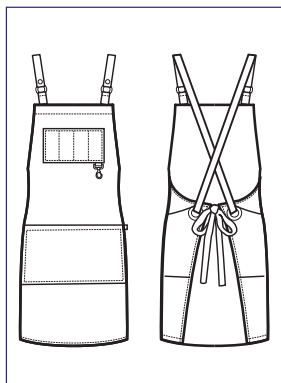

Tessuto / Fabric
SMOKE

088921S
BRISTOL
SHORT
100% polyester
220 gr/m²
SMOKE + NERO

NEW

088921
BRISTOL
100% polyester
220 gr/m²
SMOKE + NERO

Tessuto / Fabric
NATURAL

NEW

**088916S
BRISTOL
SHORT**

100% polyester
220 gr/m²
NATURAL + CUOIO