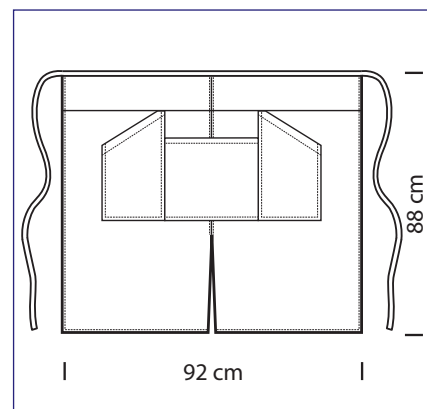

NEW

**114201T
VERSAILLES CON SPACCO
PORTA TABLET**
100% polyester
220gr/m²
NERO