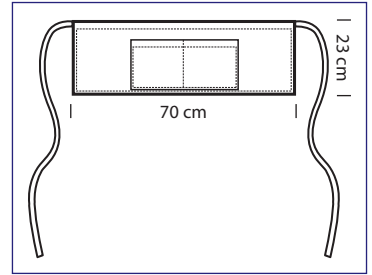

085201
LIVINGSTON
65% polyester
35% cotton
195 gr/m²
cm 70 x 23
NERO