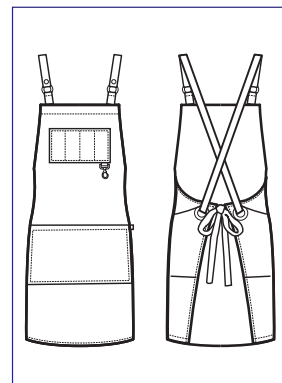

088921S
BRISTOL
SHORT
100% polyester
220 gr/m²
SMOKE + NERO

NEW

088921
BRISTOL
100% polyester
220 gr/m²
SMOKE + NERO