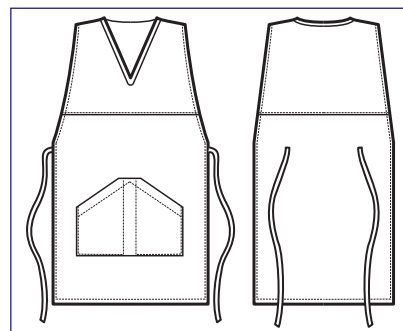

010100
PONCHO A V
65% polyester
35% cotton
195 gr/m²
BIANCO