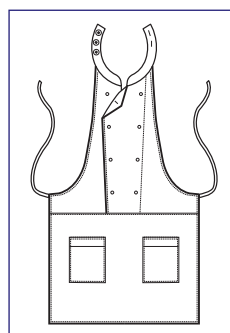

037387
ASSUAN
65% polyester
35% cotton
195 gr/m²
SKULL 07