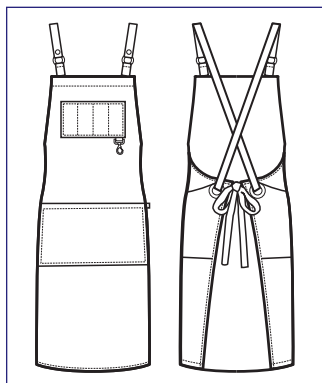

088912S
BRISTOL
SHORT
100% polyester
220 gr/m²
GRIGIO + NERO

NEW

088912
BRISTOL
100% polyester
220 gr/m²
GRIGIO + NERO