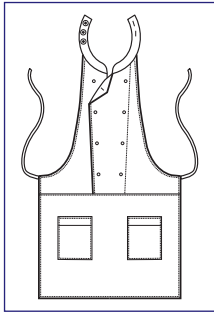

ASSUAN UNISEX COLOURS
ONE SIZE

037377
ASSUAN
100% cotton
220 gr/m²
JEANS