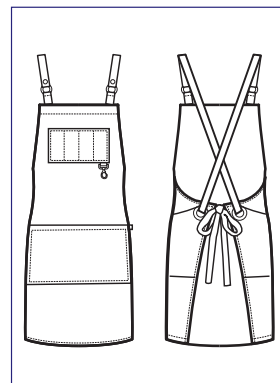

088941S
BRISTOL
SHORT
100% cotton
220 gr/m²
BLACK JEANS + CUOIO

NEW

088941
BRISTOL
100% cotton
220 gr/m²
BLACK JEANS +
CUOIO