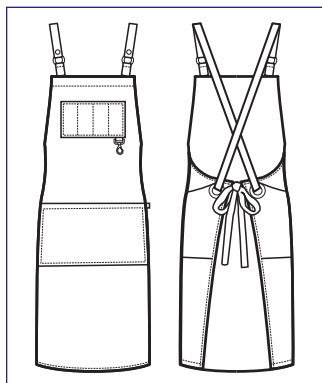

088921S
BRISTOL
SHORT
100% polyester
220 gr/m²
SMOKE + NERO

NEW

088921
BRISTOL
100% polyester
220 gr/m²
SMOKE + NERO