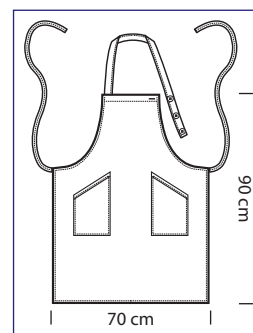

CHAMPAGNE UNISEX COLOURS
ONE SIZE