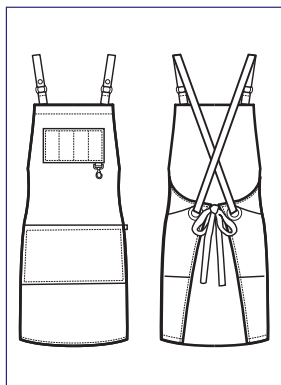

↔ cm 70
↕ cm 23

088985
BRISTOL
SHORT
100% polyester
220 gr/m²
MORO + CUOIO

NEW

088985
BRISTOL
100% polyester
220 gr/m²
MORO + CUOIO

NEW

088911S
BRISTOL
SHORT

100% polyester
220 gr/m²
NERO + CUOIO

088911
BRISTOL
100% polyester
220 gr/m²
NERO + CUOIO