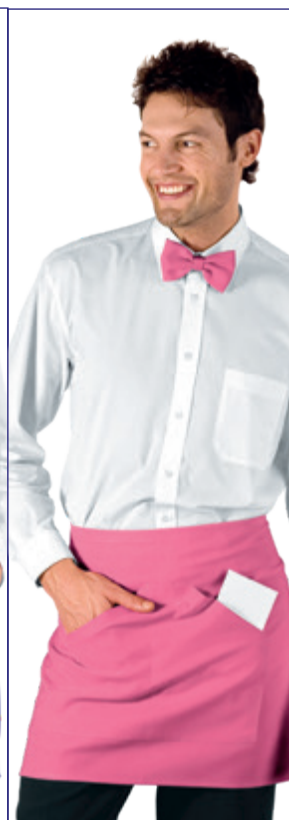

086686
ORLEANS
100% polyester
220 gr/m²
cm 72 x 46
FUXIA