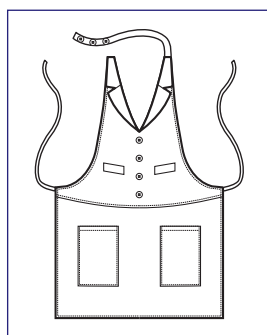

037255
VICTOR
100% polyester
220 gr/m²
BALTIMORA