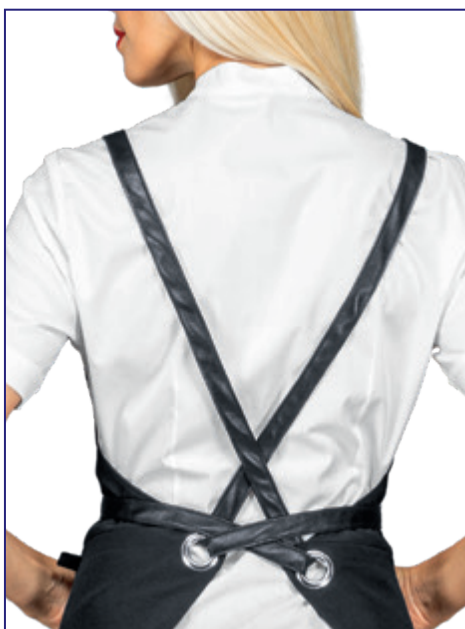

088912S
BRISTOL
SHORT
100% polyester
220 gr/m²
GRIGIO + NERO

NEW

088912
BRISTOL
100% polyester
220 gr/m²
GRIGIO + NERO

NEW

**088901S
BRISTOL
SHORT**

100% polyester
220 gr/m²
NERO + NERO

**088901
BRISTOL**
100% polyester
220 gr/m²
NERO + NERO