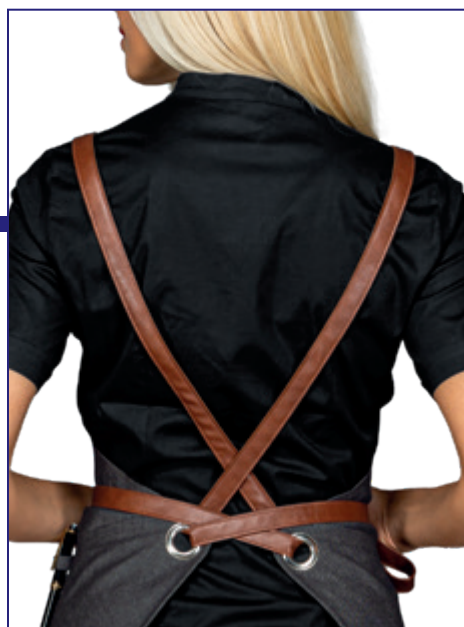

088912S
BRISTOL
SHORT
100% polyester
220 gr/m²
GRIGIO + NERO

NEW

088912
BRISTOL
100% polyester
220 gr/m²
GRIGIO + NERO

NEW

**088901S
BRISTOL
SHORT**

100% polyester
220 gr/m²
NERO + NERO

**088901
BRISTOL**
100% polyester
220 gr/m²
NERO + NERO