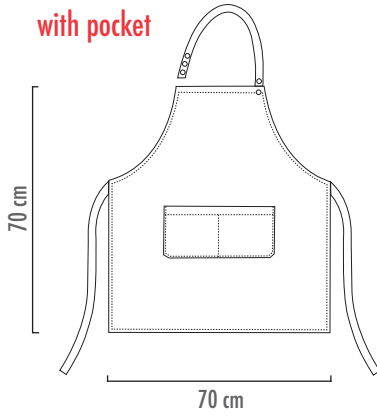

SHORT BIP APRON

con tascone
with pocket