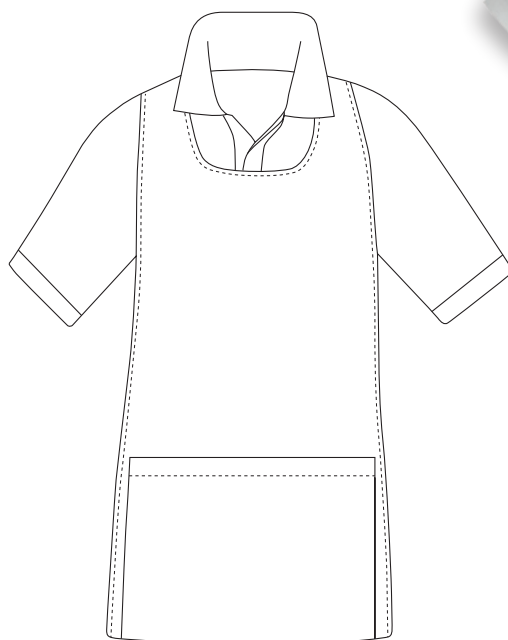

60% Cotton - 40% Polyester

- g 210/mq
- sizes: one size