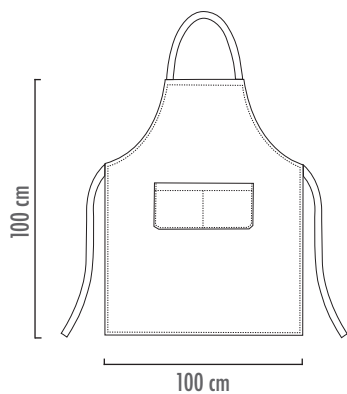

BIG APRON

TRAVETTA FALDA

SERVICE
502