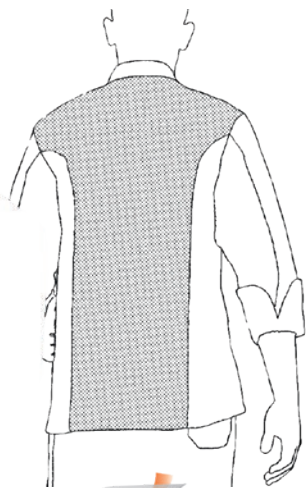

COMFORT

COMFORT BLACK

2031002C

65% Polyester - 35% Cotton

- g 200/mq
- sizes: s,m,l,xl,xxl,xxxl,xxxxl

COMFORT WHITE

2031001A

100% Cotton

- g 190/mq
- sizes: s,m,l,xl,xxl,xxxl,xxxxl