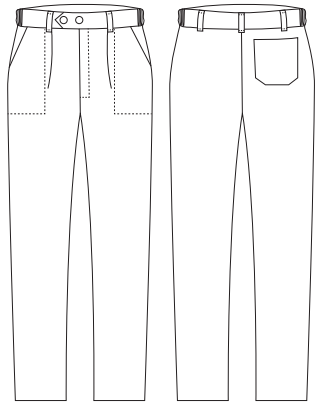

UNISEX

UNISEX WHITE
3505001A
100% Cotton
• g 190/mq
• sizes: **xs,s,m,l,xl,xxl,xxxl**